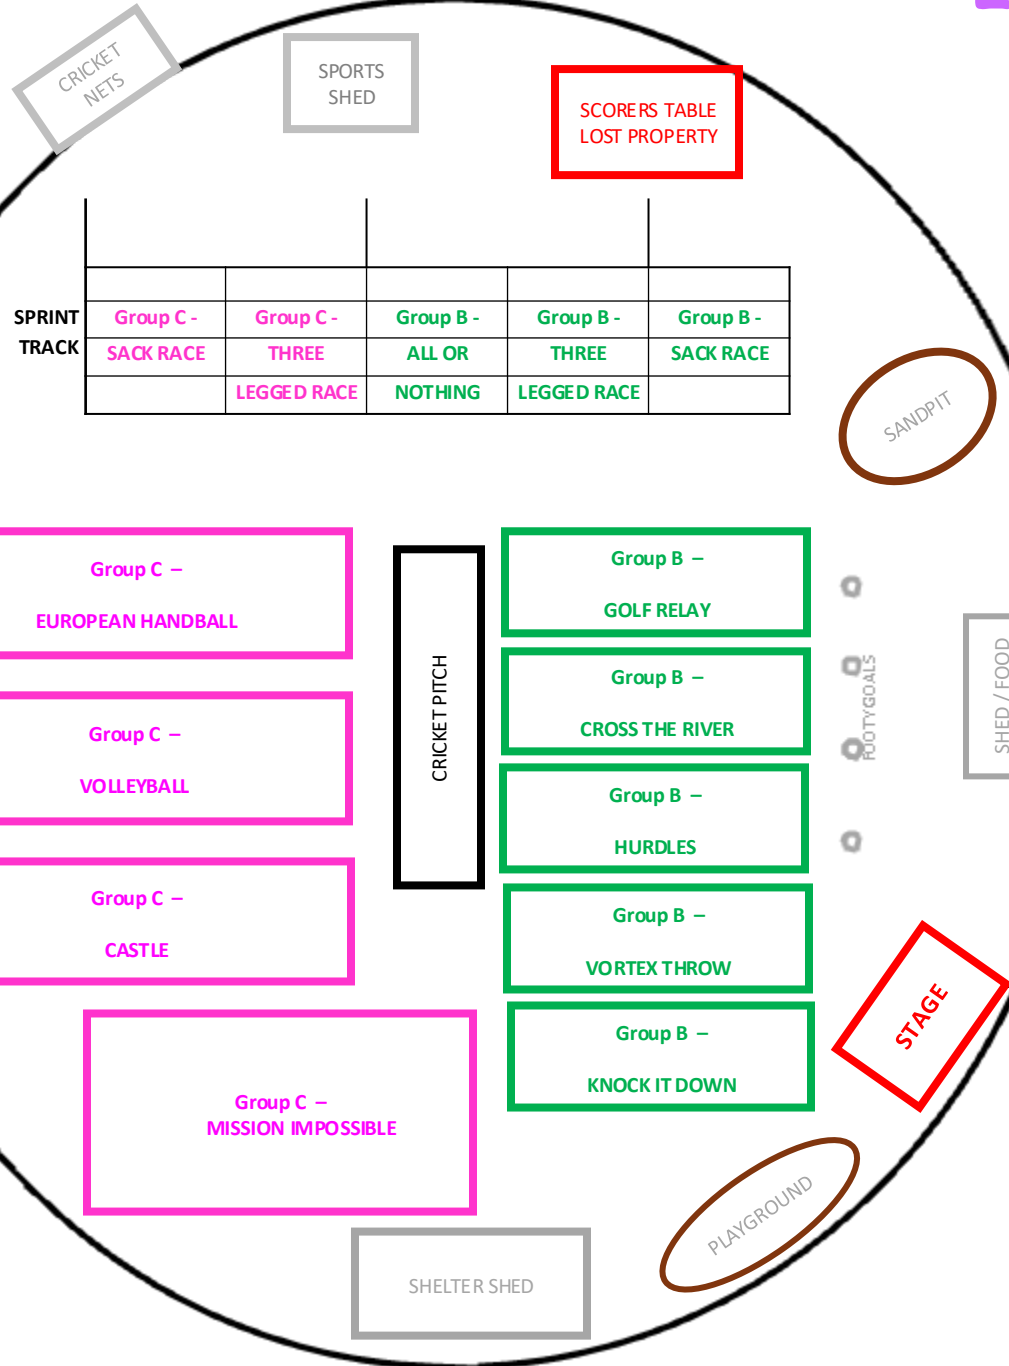

2025 SPORTS DAY MAP

Cullen
Gregory
Lever
Woollard

Edward-Beck Drive

- Group A — Room 17, 18, 19, 20, 21, 22, 23, 26
- Group B — Room 3, 4, 7, 8, 24, 25, 27, 30
- Group C — Room 9, 10, 11, 12, 15, 16, 28, 29

Young Street