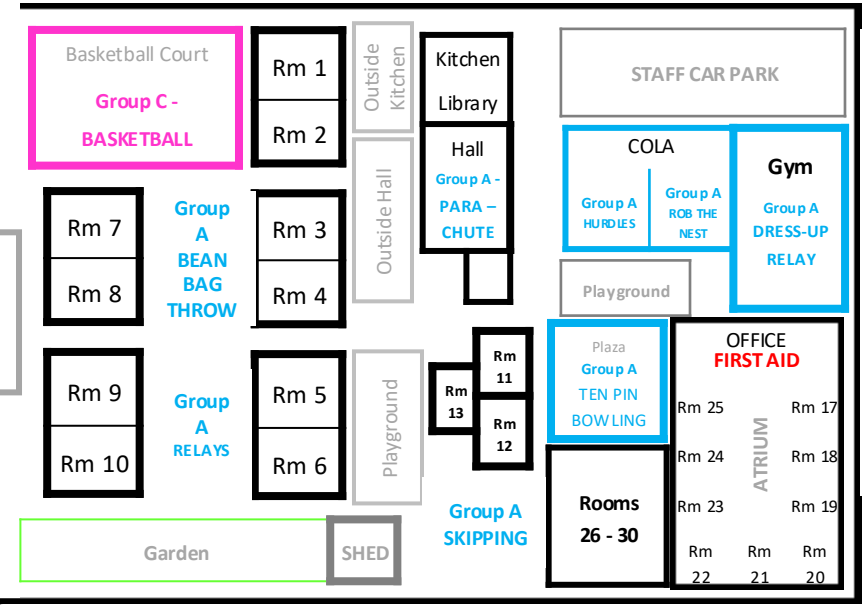

2025 SPORTS DAY MAP

Cullen
Gregory
Lever
Woollard

Edward-Beck Drive

- Group A — Room 17, 18, 19, 20, 21, 22, 23, 26
- Group B — Room 3, 4, 7, 8, 24, 25, 27, 30
- Group C — Room 9, 10, 11, 12, 15, 16, 28, 29

Young Street